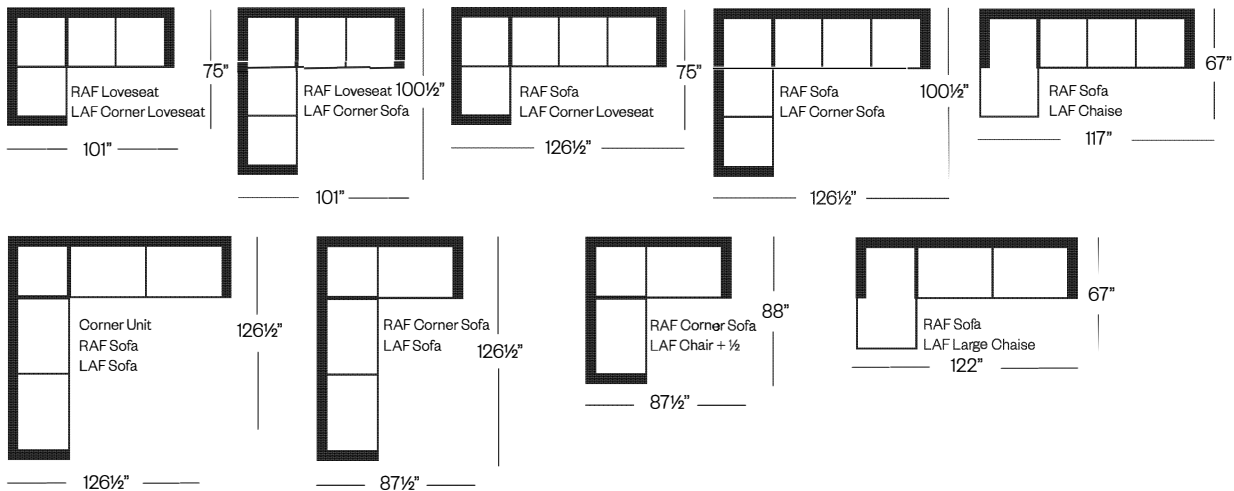

5321 Sectional

Trent XL Collection

Standard Version

LAF Sofa / RAF Corner Sofa,
2 Seat Configuration Size, 2 Seats and 2 Backs

*Toss Pillows not Included

Standard Version

LAF Corner Sofa, RAF Loveseat,
3 Seat Configuration Size, 3 Seats and 3 Backs

*Toss Pillows not Included

Barrymore

Made for you.

5321 Trent XL Collection

Sofa
width 90" height 36"
depth 43"

Condo Sofa
width 74" height 36"
depth 43"

Loveseat
width 67" height 36"
depth 43"

Chair
width 42" height 36"
depth 40"

Sectionals

3 Seat Sofa Configuration (Additional seats increase width by approximately 25½")

2 Seat Sofa Configuration (Additional seats increase width by approximately 38½")

Please note that all measurements are approximate.